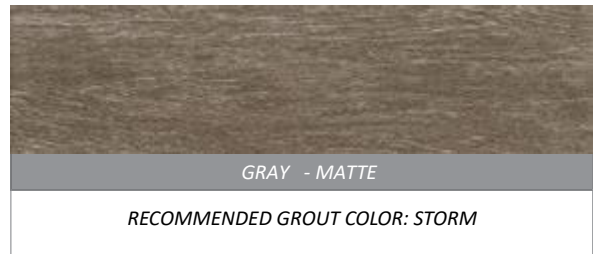

BERGEN

INTERIOR WALL	INTERIOR FLOOR	SHOWER WALL	SHOWER FLOOR	EXTERIOR	GROUT TYPE	GROUT JOINT	WEAR RATING	DRY LAYOUT
YES	YES	YES	YES	YES	BOSTIK VIVID	1/16" OR LARGER	P4	RECOMMENDED

COLOR

BRGA	ABETO
BRGB	BAMBU
BRGE	EBANO
BRGG	GRAY