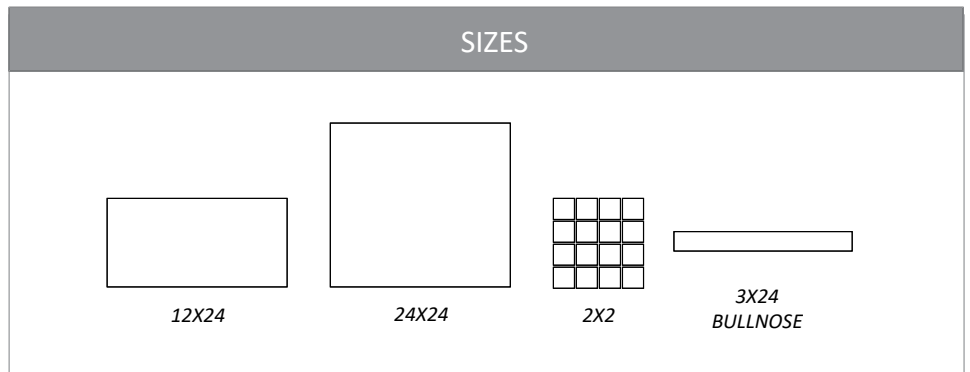

EUROPA

INTERIOR WALL	INTERIOR FLOOR	SHOWER WALL	SHOWER FLOOR	EXTERIOR	GROUT TYPE	GROUT JOINT	WEAR RATING	DRY LAYOUT
YES	YES	YES	YES	YES	BOSTIK VIVID	1/16" OR LARGER	P4	RECOMMENDED

COLOR

EUBI	BIANCO
EUA	ANTHRACITE
EUG	GREY
EUBG	BEIGE