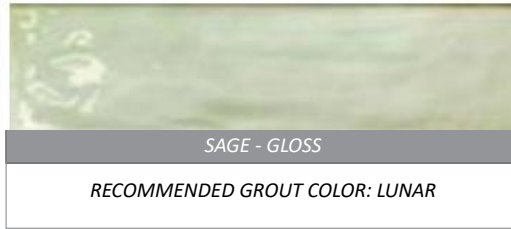

JOYFUL

INTERIOR WALL	INTERIOR FLOOR	SHOWER WALL	SHOWER FLOOR	EXTERIOR	GROUT TYPE	GROUT JOINT	WEAR RATING	DRY LAYOUT
YES	NO	YES	NO	NO	BOSTIK VIVID	1/16" OR LARGER	P1	RECOMMENDED

COLOR

JFAS	ASH
JFGR	GREIGE
JFML	MILK
JFSG	SAGE
JFSK	SKY
JFST	STEEL