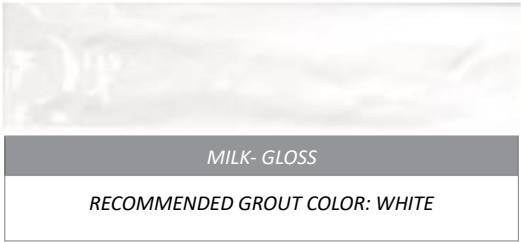

JOYFUL

INTERIOR WALL	INTERIOR FLOOR	SHOWER WALL	SHOWER FLOOR	EXTERIOR	GROUT TYPE	GROUT JOINT	WEAR RATING	DRY LAYOUT
YES	NO	YES	NO	NO	BOSTIK VIVID	1/16" OR LARGER	P1	RECOMMENDED

COLOR

JFAS	ASH
JFGR	GREIGE
JFML	MILK
JFSG	SAGE
JFSK	SKY
JFST	STEEL