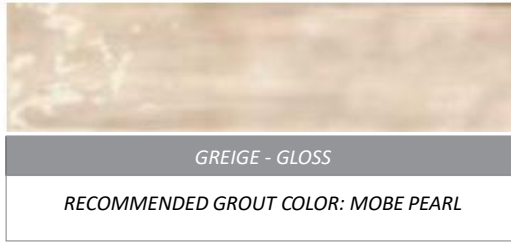

JOYFUL

INTERIOR WALL	INTERIOR FLOOR	SHOWER WALL	SHOWER FLOOR	EXTERIOR	GROUT TYPE	GROUT JOINT	WEAR RATING	DRY LAYOUT
YES	NO	YES	NO	NO	BOSTIK VIVID	1/16" OR LARGER	P1	RECOMMENDED

COLOR

JFAS	ASH
JFGR	GREIGE
JFML	MILK
JFSG	SAGE
JFSK	SKY
JFST	STEEL