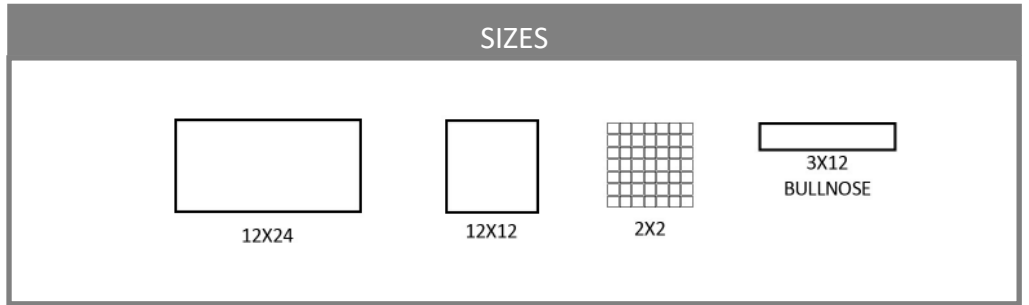

MARMOL

VENATINO—MATTE, POLISHED
RECOMMENDED GROUT COLOR:
LUNAR

*SELECT—MATTE, POLISHED
RECOMMENDED GROUT COLOR:
ALABASTER

INTERIOR WALL	INTERIOR FLOOR	SHOWER WALL	SHOWER FLOOR	EXTERIOR	GROUT TYPE	GROUT JOINT	WEAR RATING	DRY LAYOUT
YES	YES	YES	YES	NO	BOSTIK VIVID	1/16" OR LARGER	P5	RECOMMENDED