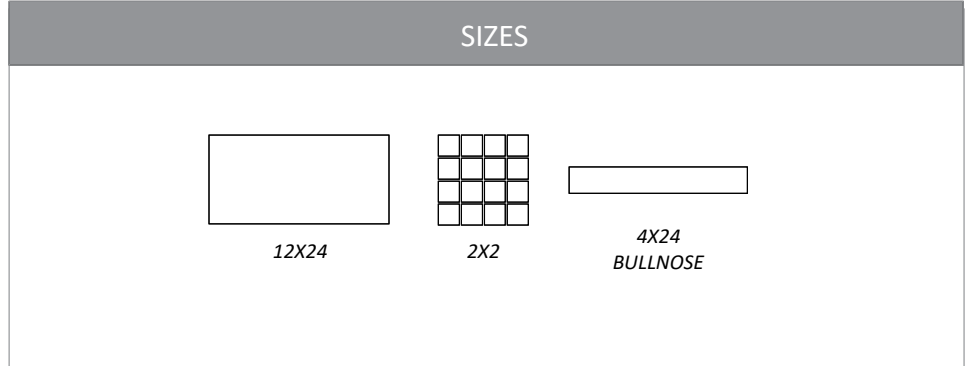

# SHEN

INTERIOR WALL	INTERIOR FLOOR	SHOWER WALL	SHOWER FLOOR	EXTERIOR	GROUT TYPE	GROUT JOINT	WEAR RATING	DRY LAYOUT
YES	YES	YES	YES	YES	BOSTIK VIVID	1/16" OR LARGER	P4	RECOMMENDED

**COLOR**

<b>SHWS</b>	WHITE SHADES
<b>SHGL</b>	GRAY LAKES
<b>SHBG</b>	BALANCE GRAY
<b>SHE</b>	ESSENCE