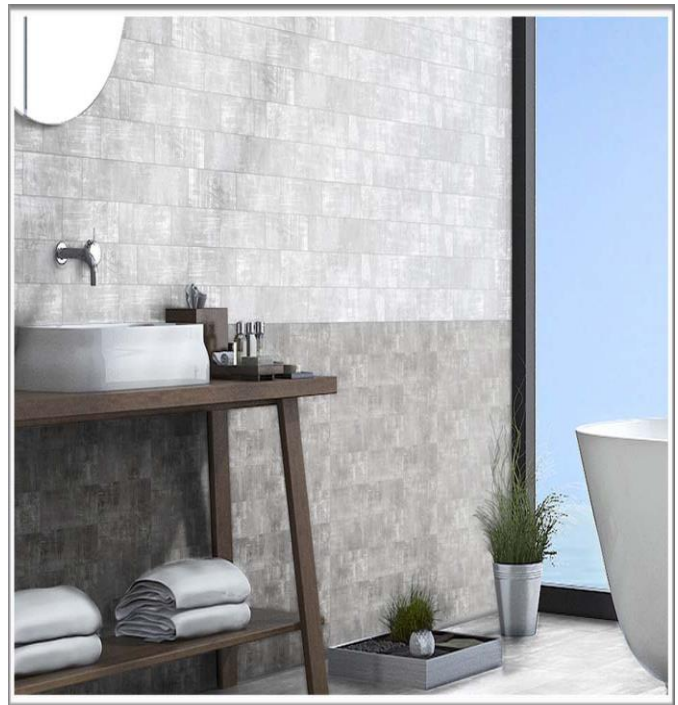

URBAN GROOVE

VARIATION

V2

SIZES

4 X 12

INTERIOR WALL	INTERIOR FLOOR	SHOWER WALL	SHOWER FLOOR	EXTERIOR	GROUT TYPE	GROUT JOINT	WEAR RATING	DRY LAYOUT
YES	NO	YES	NO	NO	BOSTIK UNSANDED	1/16" OR LARGER	1	RECOMMENDED