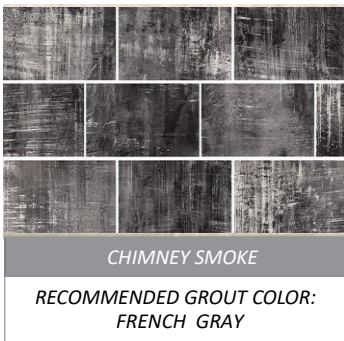

URBAN GROOVE

VARIATION

V2

SIZES

4 X 12

INTERIOR WALL	INTERIOR FLOOR	SHOWER WALL	SHOWER FLOOR	EXTERIOR	GROUT TYPE	GROUT JOINT	WEAR RATING	DRY LAYOUT
YES	NO	YES	NO	NO	BOSTIK UNSANDED	1/16" OR LARGER	1	RECOMMENDED

COLOR

UGSF	SILVER FROST
UGLF	LONDON FOG
UGCS	CHIMNEY SMOKE
UGSC	SNOW CREST