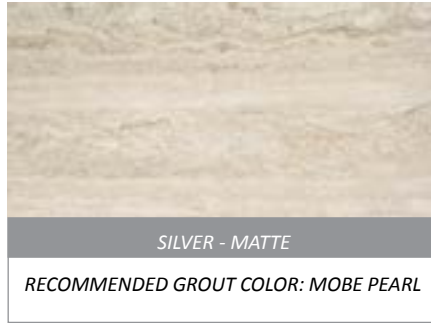

# FORUM

INTERIOR WALL	INTERIOR FLOOR	SHOWER WALL	SHOWER FLOOR	EXTERIOR	GROUT TYPE	GROUT JOINT	WEAR RATING	DRY LAYOUT
YES	YES	YES	YES	NO	BOSTIK VIVID	1/16" OR LARGER	P3	RECOMMENDED

PRICING

<b>12X24</b>	\$4.00/SF	15.75 SF/CTN
<b>2X2</b>	\$14.25/SH	1 SF/SH
<b>3X24 BN</b>	\$6.75/PC	1/PC

COLOR

<b>FORC</b>	CAPPUCCINO
<b>FORS</b>	SILVER
<b>FORI</b>	IVORY