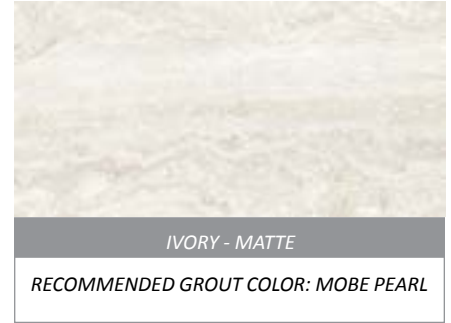

# FORUM

INTERIOR WALL	INTERIOR FLOOR	SHOWER WALL	SHOWER FLOOR	EXTERIOR	GROUT TYPE	GROUT JOINT	WEAR RATING	DRY LAYOUT
YES	YES	YES	YES	NO	BOSTIK VIVID	1/16" OR LARGER	P3	RECOMMENDED

PRICING

<b>12X24</b>	\$4.00/SF	15.75 SF/CTN
<b>2X2</b>	\$14.25/SH	1 SF/SH
<b>3X24 BN</b>	\$6.75/PC	1/PC

COLOR

<b>FORC</b>	CAPPUCCINO
<b>FORS</b>	SILVER
<b>FORI</b>	IVORY