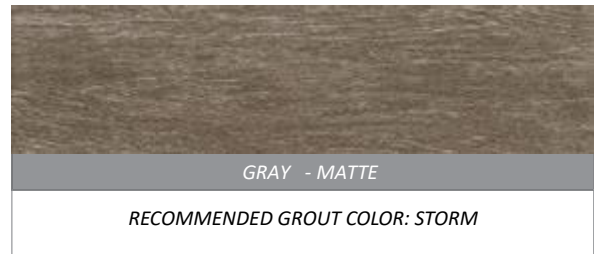

BERGEN

| INTERIOR WALL | INTERIOR FLOOR | SHOWER WALL | SHOWER FLOOR | EXTERIOR | GROUT TYPE | GROUT JOINT | WEAR RATING | DRY LAYOUT |
|---------------|----------------|-------------|--------------|----------|--------------|-----------------|-------------|-------------|
| YES | YES | YES | YES | YES | BOSTIK VIVID | 1/16" OR LARGER | P4 | RECOMMENDED |

COLOR

| | |
|-------------|-------|
| BRGA | ABETO |
| BRGB | BAMBU |
| BRGE | EBANO |
| BRGG | GRAY |