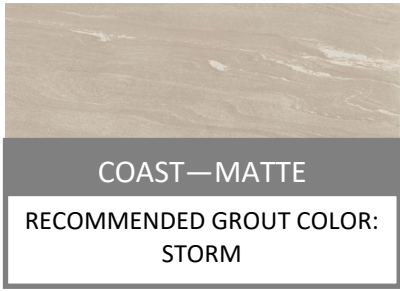

# FJORD

INTERIOR WALL	INTERIOR FLOOR	SHOWER WALL	SHOWER FLOOR	EXTERIOR	GROUT TYPE	GROUT JOINT	WEAR RATING	DRY LAYOUT
YES	YES	YES	YES	YES	BOSTIK VIVID	1/16" OR LARGER	P5	RECOMMENDED

COLOR	
<b>FJI</b>	ICE
<b>FJC</b>	COAST
<b>FJCR</b>	CREEK
<b>FJR</b>	RIVER
<b>FJS</b>	SEA