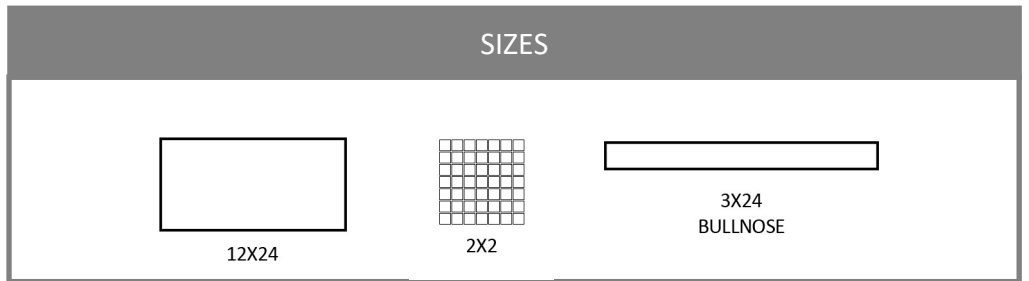

# FJORD

INTERIOR WALL	INTERIOR FLOOR	SHOWER WALL	SHOWER FLOOR	EXTERIOR	GROUT TYPE	GROUT JOINT	WEAR RATING	DRY LAYOUT
YES	YES	YES	YES	YES	BOSTIK VIVID	1/16" OR LARGER	P5	RECOMMENDED

COLOR	
<b>FJI</b>	ICE
<b>FJC</b>	COAST
<b>FJCR</b>	CREEK
<b>FJR</b>	RIVER
<b>FJS</b>	SEA