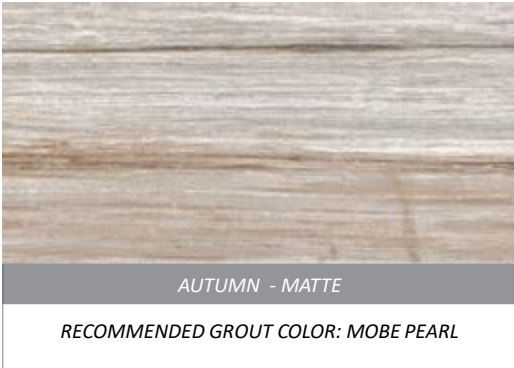

SAHARA

INTERIOR WALL	INTERIOR FLOOR	SHOWER WALL	SHOWER FLOOR	EXTERIOR	GROUT TYPE	GROUT JOINT	WEAR RATING	DRY LAYOUT
YES	YES	YES	YES	YES	BOSTIK VIVID	1/8" OR LARGER	P3	RECOMMENDED

COLOR

SAHS	SAND
SAHA	AUTUMN