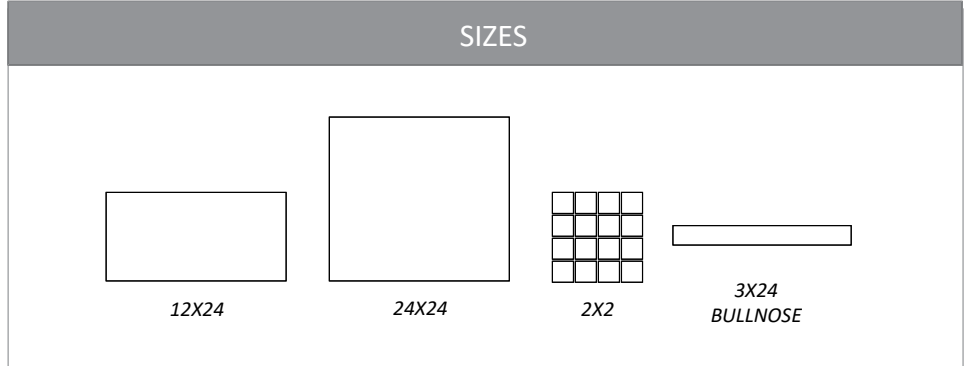

# EUROPA

INTERIOR WALL	INTERIOR FLOOR	SHOWER WALL	SHOWER FLOOR	EXTERIOR	GROUT TYPE	GROUT JOINT	WEAR RATING	DRY LAYOUT
YES	YES	YES	YES	YES	BOSTIK VIVID	1/16" OR LARGER	P4	RECOMMENDED

**PRICING**

<b>12X24</b>	\$2.95/SF	15.6 SF/CTN
<b>24X24</b>	\$3.25/SF	15.71 SF/CTN
<b>2X2</b>	\$12.95/SH	1 SF/SH
<b>3X24 BN</b>	\$4.75/PC	1/PC

**COLOR**

<b>EUBI</b>	BIANCO
<b>EUA</b>	ANTHRACITE
<b>EUG</b>	GREY