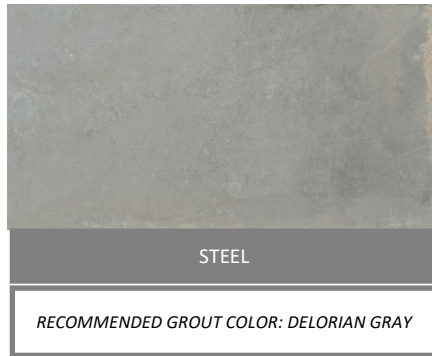

URBAN FOUNDRY

INTERIOR WALL	INTERIOR FLOOR	SHOWER WALL	SHOWER FLOOR	EXTERIOR	GROUT TYPE	GROUT JOINT	WEAR RATING	DRY LAYOUT
YES	YES	YES	YES	YES	SANDED VIVID PRISM	1/8"	3	RECOMMENDED

COLOR

UFT	TITANIUM
UFZ	ZINC
UFS	STEEL
UFC	CORTEN