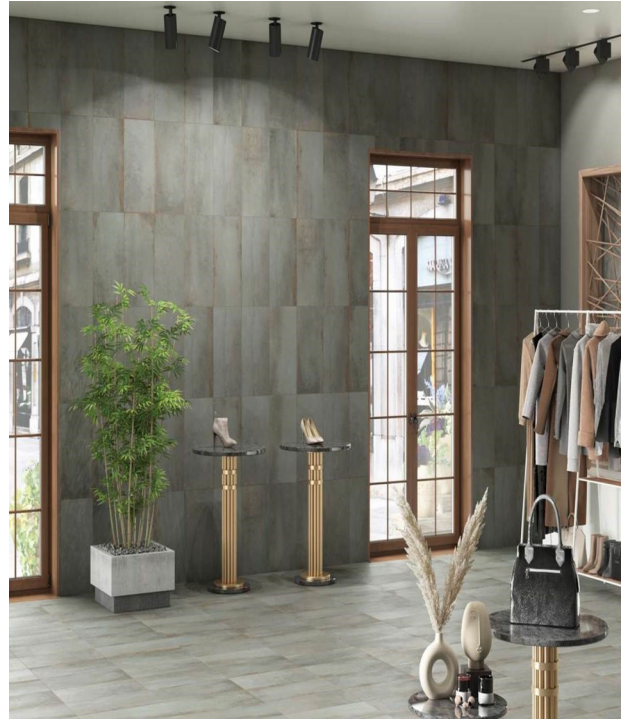

URBAN FOUNDRY

INTERIOR WALL	INTERIOR FLOOR	SHOWER WALL	SHOWER FLOOR	EXTERIOR	GROUT TYPE	GROUT JOINT	WEAR RATING	DRY LAYOUT
YES	YES	YES	YES	YES	SANDED VIVID PRISM	1/8"	3	RECOMMENDED

COLOR

UFT	TITANIUM
UFZ	ZINC
UFS	STEEL
UFC	CORTEN