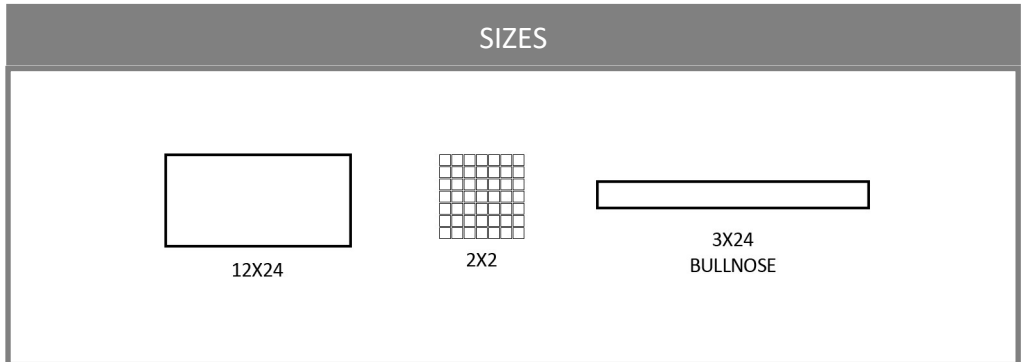

URBAN FOUNDRY

INTERIOR WALL	INTERIOR FLOOR	SHOWER WALL	SHOWER FLOOR	EXTERIOR	GROUT TYPE	GROUT JOINT	WEAR RATING	DRY LAYOUT
YES	YES	YES	YES	YES	SANDED VIVID PRISM	1/8"	3	RECOMMENDED

COLOR

UFT	TITANIUM
UFZ	ZINC
UFS	STEEL
UFC	CORTEN