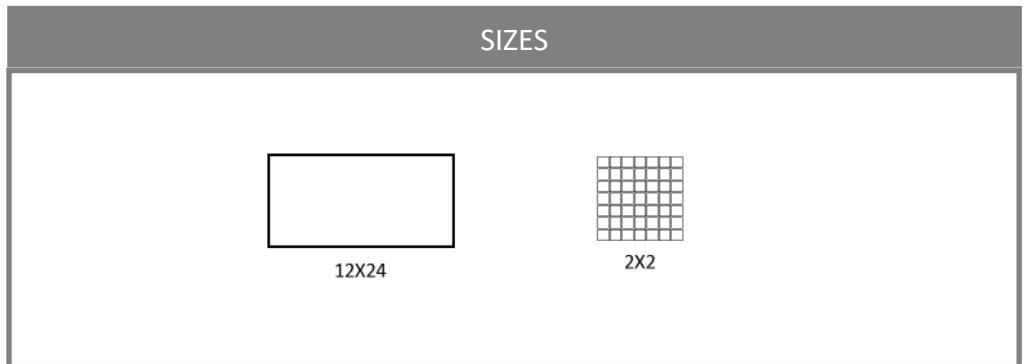

# ZERA

INTERIOR WALL	INTERIOR FLOOR	SHOWER WALL	SHOWER FLOOR	EXTERIOR	GROUT TYPE	GROUT JOINT	WEAR RATING	DRY LAYOUT
YES	YES	YES	WITH LINEAR DRAIN	YES	SANDED PRISM	1/8" OR LARGER	P4	RECOMMENDED

COLOR

ZERB ZERC ZERS	BIANCO CARBON SILVER
----------------------	----------------------------