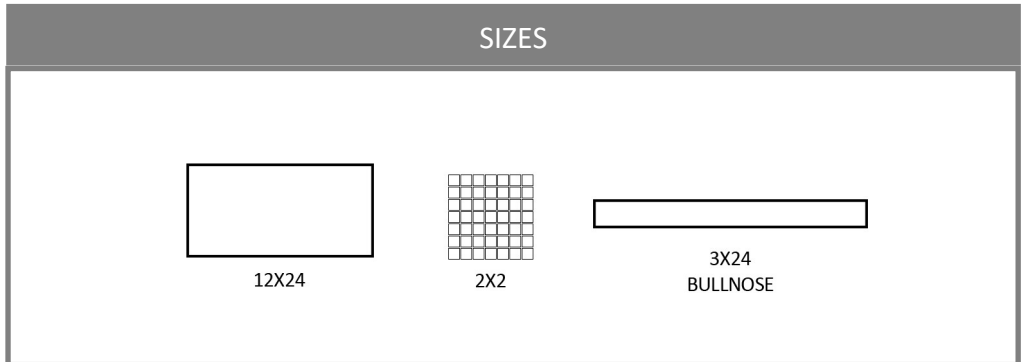

MODERN SLATE

INTERIOR WALL	INTERIOR FLOOR	SHOWER WALL	SHOWER FLOOR	EXTERIOR	GROUT TYPE	GROUT JOINT	WEAR RATING	DRY LAYOUT
YES	YES	YES	YES	YES	SANDED PRISM	1/16 OR LARGER	4	RECOMMENDED

COLOR

MSG	<i>GREY</i>
MSC	<i>CHARCOAL</i>
MSI	<i>IVORY</i>