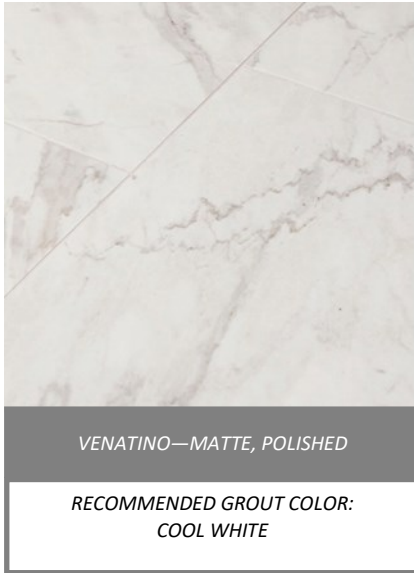

MARMOL

VARIATION

V2

SIZES

12X24 12X12 2X2 3X12 BULLNOSE

INTERIOR WALL	INTERIOR FLOOR	SHOWER WALL	SHOWER FLOOR	EXTERIOR	GROUT TYPE	GROUT JOINT	WEAR RATING	DRY LAYOUT
YES	YES	YES	YES	YES	SANDED PRISM	1/16" OR LARGER	P5	RECOMMENDED

COLOR

MARV VENATINO