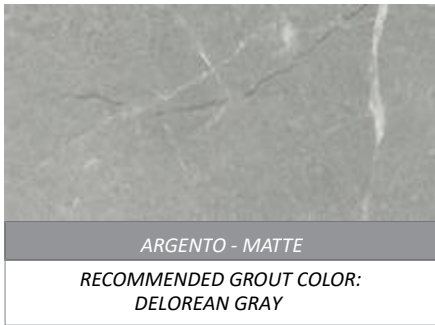

TORINO

VARIATION

V2

SIZES

12X24/GR & VA ONLY 2X2 3X12 BULLNOSE

INTERIOR WALL	INTERIOR FLOOR	SHOWER WALL	SHOWER FLOOR	EXTERIOR	GROUT TYPE	GROUT JOINT	WEAR RATING	DRY LAYOUT
YES	YES	YES	YES	YES	SANDED PRISM	1/16" OR LARGER	P4	RECOMMENDED

COLOR

TORAR	ARGENTO
TORGR	GRIGIO