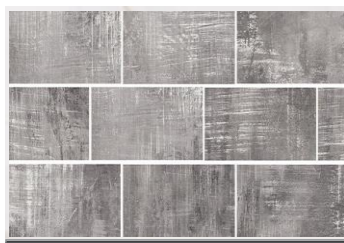

# URBAN GROOVE

SILVER FROST

RECOMMENDED GROUT COLOR:  
DRIFTWOOD

LONDON FOG

RECOMMENDED GROUT COLOR:  
WINTER GRAY

CHIMNEY SMOKE

RECOMMENDED GROUT COLOR:  
SHADOW

SNOW CREST

RECOMMENDED GROUT COLOR:  
WARM GRAY

**VARIATION**

V2

**SIZES**

4 X 12

INTERIOR WALL	INTERIOR FLOOR	SHOWER WALL	SHOWER FLOOR	EXTERIOR	GROUT TYPE	GROUT JOINT	WEAR RATING	DRY LAYOUT
YES	NO	YES	NO	NO	UNSANDED PRISM	1/16" OR LARGER	1	RECOMMENDED

**COLOR**

<b>UGSF</b>	SILVER FROST
<b>UGLF</b>	LONDON FOG
<b>UGCS</b>	CHIMNEY SMOKE
<b>UGSC</b>	SNOW CREST