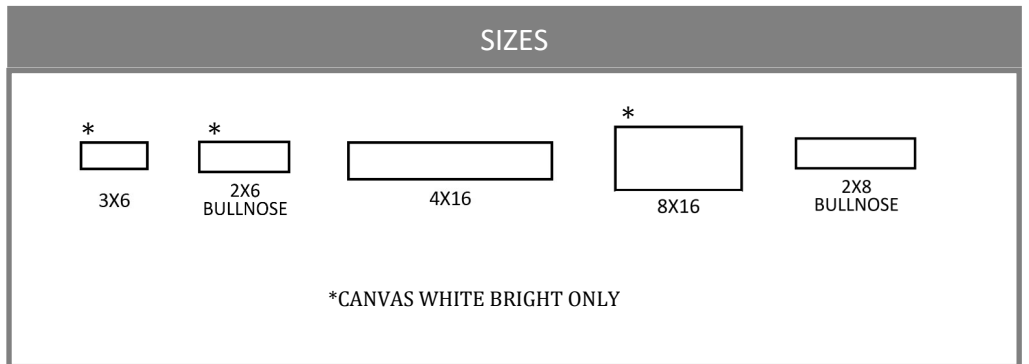

SOHO

INTERIOR WALL	INTERIOR FLOOR	SHOWER WALL	SHOWER FLOOR	EXTERIOR	GROUT TYPE	GROUT JOINT	WEAR RATING	DRY LAYOUT
YES	NO	YES	NO	NO	UNSANDED PRISM	1/8 TH OR LARGER	P1	RECOMMENDED

COLOR

SOCW	CANVAS WHITE BRIGHT
SOCMW	CANVAS MATTE WHITE
SOHG	HALO GREY
SOLG	LOFT GREY