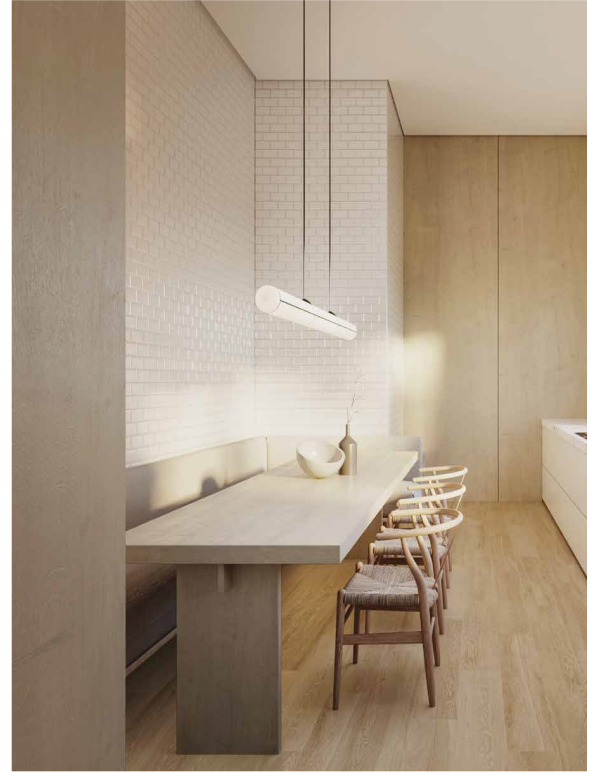

SOHO

INTERIOR WALL	INTERIOR FLOOR	SHOWER WALL	SHOWER FLOOR	EXTERIOR	GROUT TYPE	GROUT JOINT	WEAR RATING	DRY LAYOUT
YES	NO	YES	NO	NO	UNSANDED PRISM	1/8 TH OR LARGER	P1	RECOMMENDED

COLOR

SOCW	CANVAS WHITE BRIGHT
SOCMW	CANVAS MATTE WHITE
SOHG	HALO GREY
SOLG	LOFT GREY