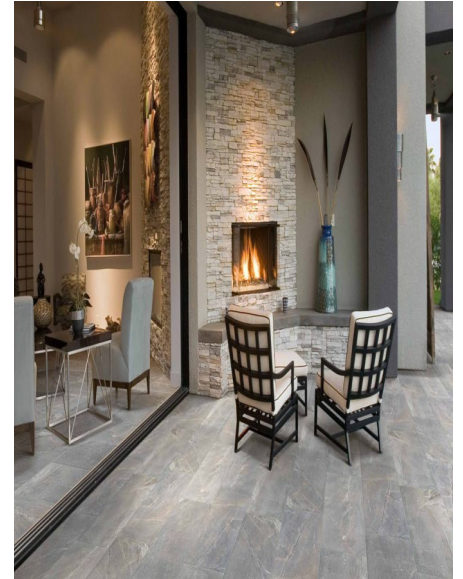

MODERN SLATE (PHASE OUT)

GREY-MATTE

RECOMMENDED GROUT COLOR:
GRAYSTONE

CHARCOAL-MATTE

RECOMMENDED GROUT COLOR:
DOVE GRAY

IVORY-MATTE

RECOMMENDED GROUT COLOR:
BLEACHED WOOD

STOCKED SIZES