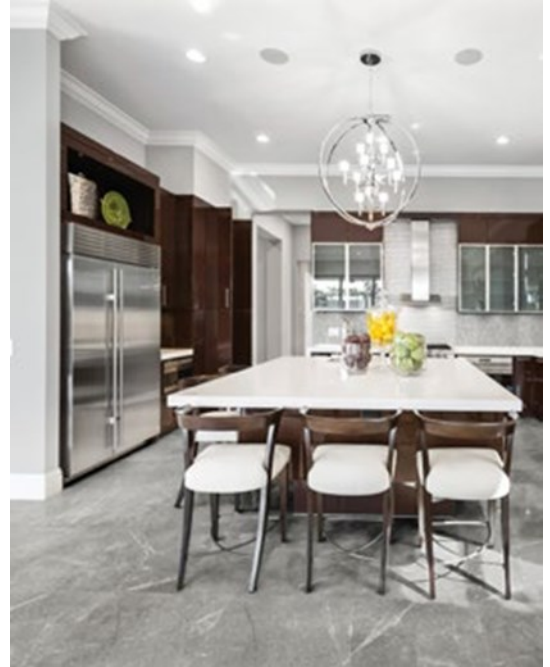

TORINO

GRIGIO-MATTE

RECOMMENDED GROUT COLOR:
ROLLING FOG

ARGENTO-MATTE

RECOMMENDED GROUT COLOR:
DELOREAN GRAY

STOCKED SIZES

12X24

2X2