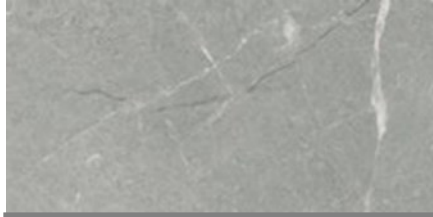

TORINO

GRIGIO-MATTE

RECOMMENDED GROUT COLOR:
ROLLING FOG

ARGENTO-MATTE

RECOMMENDED GROUT COLOR:
DELOREAN GRAY

STOCKED SIZES

12X24

2X2