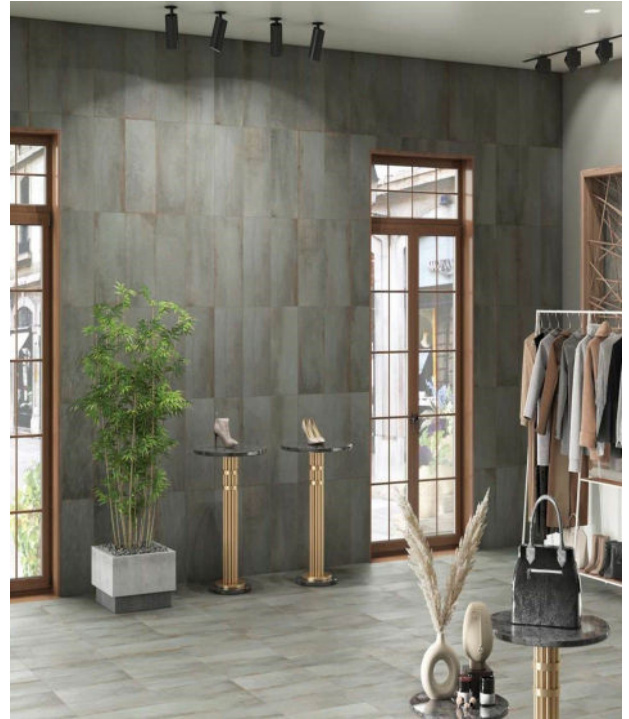

# URBAN FOUNDRY

TITANIUM-MATTE

RECOMMENDED GROUT COLOR: ASH

STEEL-MATTE

RECOMMENDED GROUT COLOR: CAPE GRAY

ZINC-MATTE

RECOMMENDED GROUT COLOR: SHADOW

CORTEN-MATTE

RECOMMENDED GROUT COLOR: TOBACCO BROWN