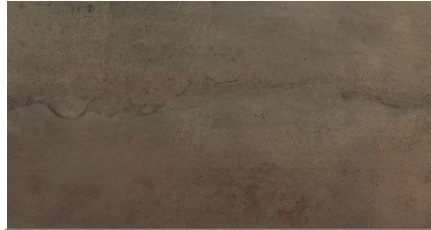

# URBAN FOUNDRY

TITANIUM-MATTE

RECOMMENDED GROUT COLOR: ASH

STEEL-MATTE

RECOMMENDED GROUT COLOR: CAPE GRAY

ZINC-MATTE

RECOMMENDED GROUT COLOR: SHADOW

CORTEN-MATTE

RECOMMENDED GROUT COLOR: TOBACCO BROWN