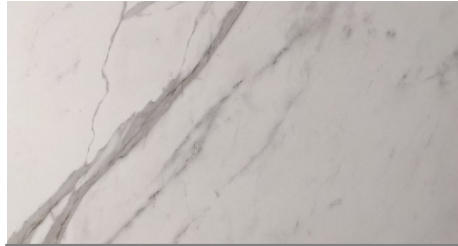

# COLLINS

CALACATTA-MATTE

RECOMMENDED GROUT COLOR: ARTIC WHITE

TIMELESS-MATTE

RECOMMENDED GROUT COLOR: ARTIC WHITE

PIERSON GREY-MATTE

RECOMMENDED GROUT COLOR: DRIFTWOOD

EMPIRE-MATTE (PHASE OUT)

RECOMMENDED GROUT COLOR: ARTIC WHITE

SKY-MATTE (PHASE OUT)

RECOMMENDED GROUT COLOR: ROLLING FOG