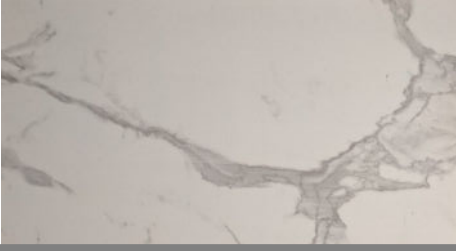

COLLINS

CALACATTA-MATTE

RECOMMENDED GROUT COLOR: ARTIC WHITE

TIMELESS-MATTE

RECOMMENDED GROUT COLOR: ARTIC WHITE

PIERSON GREY-MATTE

RECOMMENDED GROUT COLOR: DRIFTWOOD

STOCKED SIZES

3X12
BULLNOSE

12X24

SPECIAL ORDER SIZES

INTERIOR
WALL

YES

INTERIOR
FLOOR

YES

SHOWER
WALL

YES

SHOWER
FLOOR

12X24 W/
LINEAR DRAIN

EXTERIOR

YES

GROUT TYPE

SANDED
PRISM

GROUT JOINT