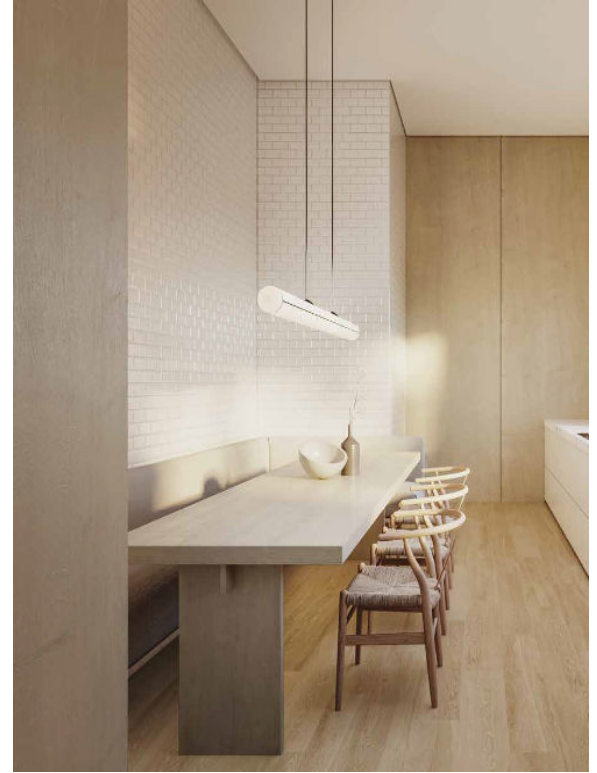

SOHO

STOCKED SIZES

*

3X6

*

2X6
BULLNOSE

*

2X12

4X16

2X8
BULLNOSE

*CANVAS WHITE BRIGHT ONLY

SPECIAL ORDER SIZES

2X5 PICKET
 2X6
 3X6
 4X16
 8X16
 VARIOUS MOSAICS

INTERIOR WALL	INTERIOR FLOOR	SHOWER WALL	SHOWER FLOOR	EXTERIOR	GROUT TYPE	GROUT JOINT	WEAR RATING	VARIATION
YES	NO	YES	NO	NO	UNSANDED PRISM	1/16" OR LARGER	1	V1