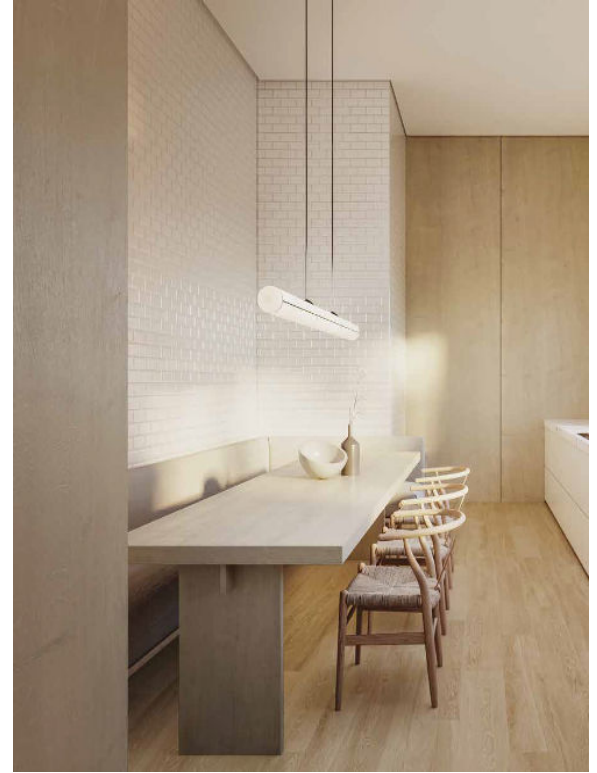

SOHO

STOCKED SIZES

*

3X6

*

2X6
BULLNOSE

2X12

4X16

2X8
BULLNOSE

*CANVAS WHITE BRIGHT ONLY

PENCIL LINER

SPECIAL ORDER SIZES

2X5 PICKET
2X6
3X6
4X16
8X16
VARIOUS MOSAICS

INTERIOR WALL	INTERIOR FLOOR	SHOWER WALL	SHOWER FLOOR	EXTERIOR	GROUT TYPE	GROUT JOINT	WEAR RATING	VARIATION
YES	NO	YES	NO	NO	UNSANDED PRISM	1/16" OR LARGER	1	V1