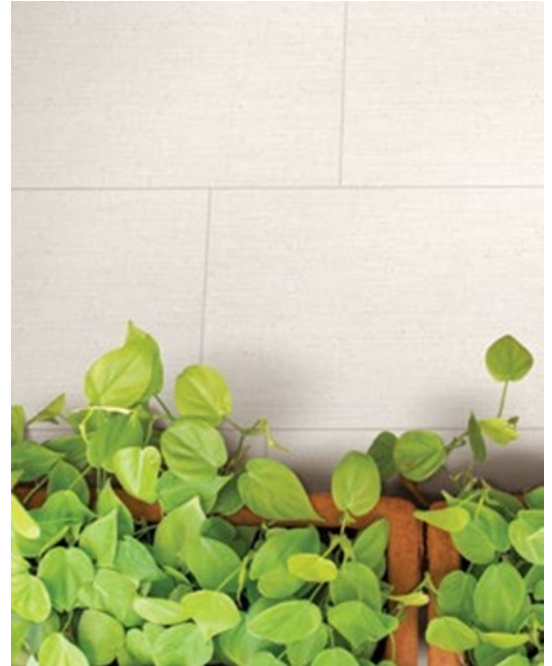

SYMMETRY

MORNING MIST-MATTE

RECOMMENDED GROUT COLOR:
BLEACHED WOOD

MOON GLOW-MATTE

RECOMMENDED GROUT COLOR:
CAPE GRAY

STARRY NIGHT-MATTE

RECOMMENDED GROUT COLOR:
WINTER GRAY

STOCKED SIZES

12X24

* 2X2

3X24
* BULLNOSE

*PHASE OUT

SPECIAL ORDER SIZES

2X2
3X24 BN

INTERIOR WALL	INTERIOR FLOOR	SHOWER WALL	SHOWER FLOOR	EXTERIOR	GROUT TYPE	GROUT JOINT	WEAR RATING	VARIATION
YES	YES	YES	12X24 W/ LINEAR DRAIN OR 2X2	YES	SANDED PRISM	1/8-3/16" OR LARGER	P3	V1