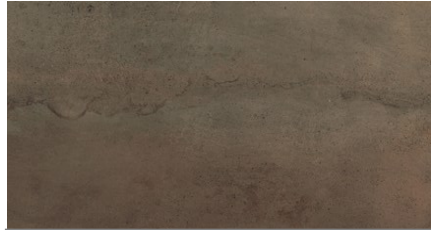

URBAN FOUNDRY

TITANIUM-MATTE

RECOMMENDED GROUT COLOR: ASH

STEEL-MATTE

RECOMMENDED GROUT COLOR: CAPE GRAY

ZINC-MATTE

RECOMMENDED GROUT COLOR: SHADOW

CORTEN-MATTE

RECOMMENDED GROUT COLOR: TOBACCO BROWN

STOCKED SIZES

12X24

2X2

3X24
BULLNOSE

SPECIAL ORDER SIZES

INTERIOR WALL

YES

GROUT TYPE

SANDED
PRISM

GROUT JOINT

1/8-3/16" OR
LARGER

WEAR RATING

P3

VARIATION

V3