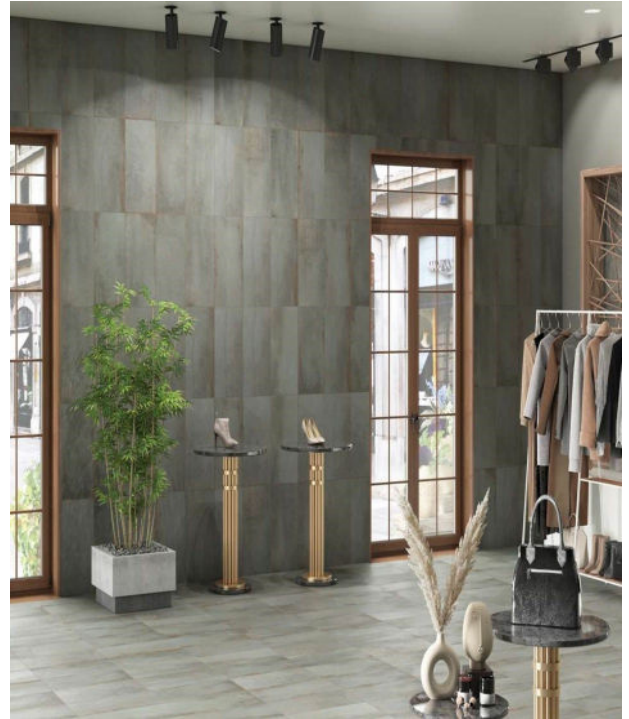

URBAN FOUNDRY

TITANIUM-MATTE

RECOMMENDED GROUT COLOR: ASH

STEEL-MATTE

RECOMMENDED GROUT COLOR: CAPE GRAY

ZINC-MATTE

RECOMMENDED GROUT COLOR: SHADOW

CORTEN-MATTE

RECOMMENDED GROUT COLOR: TOBACCO BROWN

STOCKED SIZES

12X24

2X2

3X24
BULLNOSE

SPECIAL ORDER SIZES

INTERIOR WALL

YES