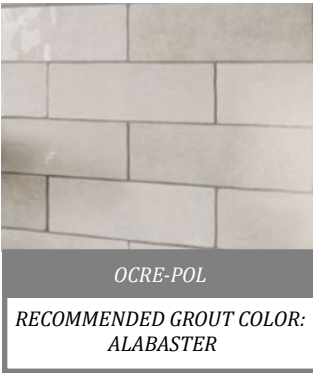

# RIVIERA

**STOCKED SIZES**

2.5X8

5X5  
BIANCO ONLY

2.5X8  
BULLNOSE

**SPECIAL ORDER SIZES**

INTERIOR WALL	INTERIOR FLOOR	SHOWER WALL	SHOWER FLOOR	EXTERIOR	GROUT TYPE	GROUT JOINT	WEAR RATING	VARIATION
YES	NO	YES	NO	NO	UNSANDED OR PRISM	1/8-3/16" OR LARGER	1	V3

**COLOR**

<i>RIVB</i> <i>RIVO</i>	<i>BIANCO</i> <i>OCRE</i>
----------------------------	------------------------------