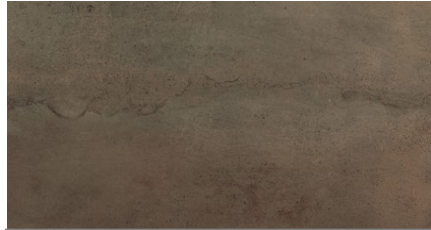

URBAN FOUNDRY

TITANIUM-MATTE

RECOMMENDED GROUT COLOR: ASH

STEEL-MATTE

RECOMMENDED GROUT COLOR: CAPE GRAY

ZINC-MATTE

RECOMMENDED GROUT COLOR: SHADOW

CORTEN-MATTE

RECOMMENDED GROUT COLOR: TOBACCO BROWN

STOCKED SIZES

12X24

SPECIAL ORDER SIZES

2X2
3X24 BN

INTERIOR WALL

YES

INTERIOR FLOOR

SANDED
PRISM

GROUT JOINT

1/8-3/16" OR
LARGER

WEAR RATING

P3

VARIATION

V3

COLOR