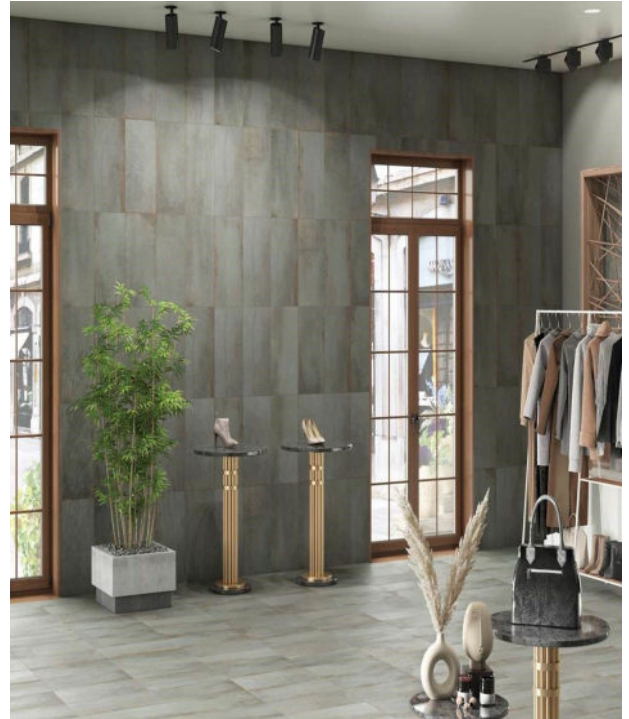

URBAN FOUNDRY

TITANIUM-MATTE

RECOMMENDED GROUT COLOR: ASH

STEEL-MATTE

RECOMMENDED GROUT COLOR: CAPE GRAY

ZINC-MATTE

RECOMMENDED GROUT COLOR: SHADOW

CORTEN-MATTE

RECOMMENDED GROUT COLOR: TOBACCO BROWN

STOCKED SIZES

12X24

SPECIAL ORDER SIZES

2X2
3X24 BN

INTERIOR WALL

YES

INTERIOR FLOOR